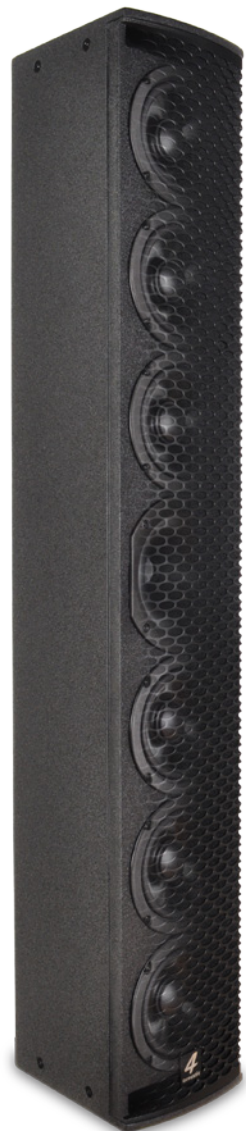

Pro Audio
Germany

PCS-X05

www.4-acoustic.com

VERTICAL ARRAY

PCS-X-05 vertical column speaker

PCS-205	2x5"+1" Vertical Array
PCS-405	4x5"+1" Vertical Array
PCS-605	6x5"+1" Vertical Array

PCS-205/405/605 are modern 5" vertical array speakers for high speech intelligibility and sound quality even in acoustically difficult environments. They deliver a high sound pressure with an optimum operating distance. Precisely calculated protective circuits protect the built-in speaker components against thermal overload and guarantee a safe, long-life operation. The positioning of the 5" woofers as an array produced a balanced coverage pattern over the entire operating range. The horn for mid high frequency is located centrally offering a smooth transition and optimal dispersion. The high resolution 1" driver is mounted on a constant angle of 100°x40° horn. The Housing is made of high quality birch multiplex-wood and coated with extremely strong black color sand paint or all different RAL colors with different surface structures on request. For fixed installation, the housing has different mounting options. You can fix a VESA 75 bracket on the backside or our high-quality VLS installation accessories for roof, wall and truss mounting with totally 12 x M8 suspensions point. A shell type handle in the rear is designed for easy transportation and installation.

- Highest quality multiplex wood
- 5" vertical array speakers
- Extremely durable anti-scratch Polyurethane coating
- Suitable for touring, rental and installation
- Coverage pattern 100°x40°
- 35 mm pole socket for speaker stand
- High speech intelligibility
- 12 x M8 suspensions point