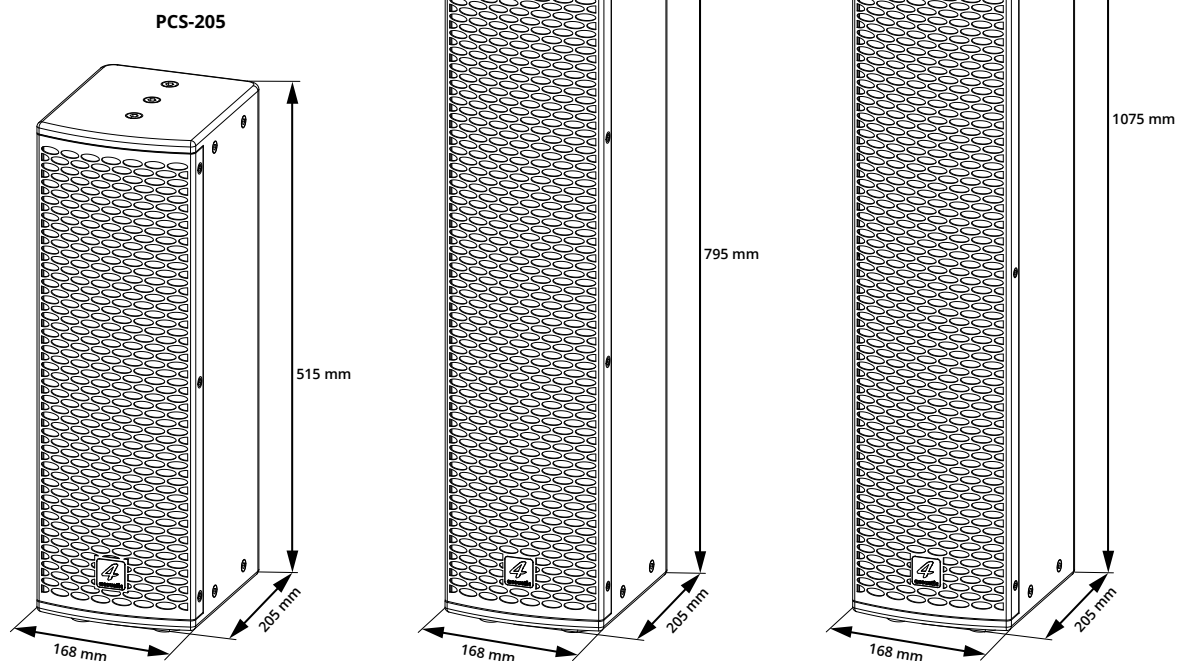

Model Name	PCS-205	PCS-405	PCS-605
GS1 (EAN) CODE	4260318510332	4260318510349	4260318510356
System Type	2x5"+1" Vertikal Array	4x5"+1" Vertikal Array	6x5"+1" Vertikal Array
Power Rating	200 W AES 400 W program 800 W peak	350 W AES 700 W program 1400 W peak	500 W AES 1000 W program 2000 W peak
Frequency Range (+/- 3 dB)	80 Hz - 20 kHz	77 Hz - 20 kHz	75 Hz - 20 kHz
Coverage Pattern (hvxv)	100°x40°	100°x40°	100°x40°
Sensitivity	95 dB 1w/1m	97 dB 1w/1m	99 dB 1w/1m
Maximum SPL	123 dB	127 dB	132 dB
Woofer	2 x STG-X05	4 x STG-X05	6 x STG-X05
Driver	1 x STG-44S	1 x STG-44S	1 x STG-44S
Nominal Impedance	4 Ohm	8 Ohm	12 Ohm
Input Connectors	2 x Neutrik NL4 Socket parallel 1+/1-	2 x Neutrik NL4 Socket parallel 1+/1-	2 x Neutrik NL4 Socket parallel 1+/1-
Suspension/Mounting	VESA 75 (Backside) 35 mm pole socket 12 x M8 suspension U-Profil-Base	VESA 75 (Backside) 35 mm pole socket 12 x M8 suspension U-Profil-Base	VESA 75 (Backside) 35 mm pole socket 12 x M8 suspension U-Profil-Base
Housing	Birch Multiplex	Birch Multiplex	Birch Multiplex
Coating	Anti-scratch Polyurethane coating	Anti-scratch Polyurethane coating	Anti-scratch Polyurethane coating
Dimensions (h/w/d)	515x205x168 mm	795x205x168 mm	1075x205x168 mm
Net weight	9,5 Kg	15,5 Kg	20,0 Kg